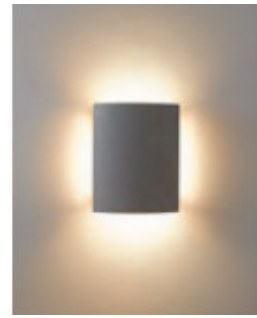

### FEATURES

- BODY AND BRACKET IN DIE CAST ALUMINUM
- POWDER COATED WITH PRETREATMENT FOR OUTDOOR USE
- CLEAR PC
- SILICON RUBBER GASKET
- AC LED, (NO DRIVER)

LH-1500

LH-5811

CODE	LAMP	BEAM	CRI	RATED
LH-1500 SERIES	LED 3000K 0.75W	360D	>83	IP 54