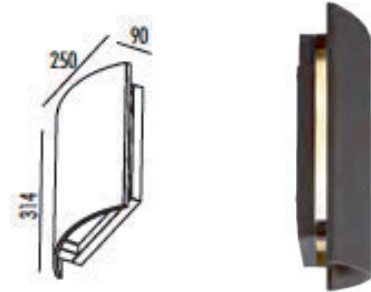

### FEATURES

- BODY AND BRACKET IN DIE CAST ALUMINUM
- POWDER COATED WITH PRETREATMENT FOR OUTDOOR USE
- CLEAR PC
- SILICON RUBBER GASKET
- AC LED, (NO DRIVER)

LH-1500

LH-5811

CODE	LAMP	BEAM	CRI	RATED
LH-1500 SERIES	LED 3000K 0.75W	360D	>83	IP 54