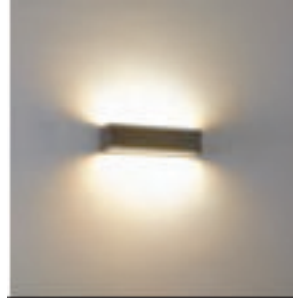

LH-2011
LH-2012