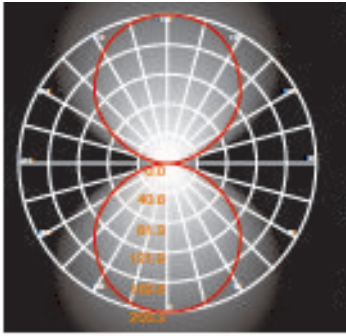

LH-2011
LH-2012

LH-2011/2012 CANDELABRO SERIES

FEATURES

- DIE CAST ALUMINUM CONSTRUCTION
- POWDER COATED WITH PRETREATMENT FOR OUTDOOR USE
- CLEAR GLASS
- 2 x 4 HORIZONTAL BOX REQUIRED
- DIMMABLE

LH-2011
LH-2012