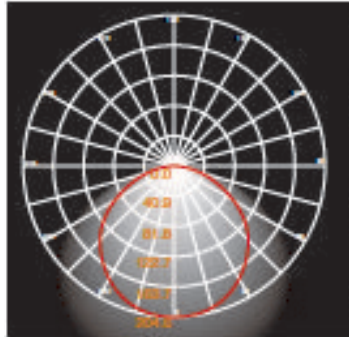

LH-2012

CODE	LAMP	BEAM	CRI	RATED
LH-2011	LED 3000K 18W	110D	>84	IP 65
LH-2012	LED 3000K 9W	110D	>84	IP 65