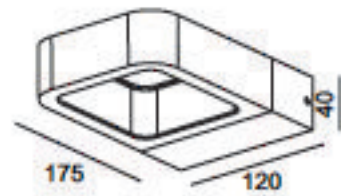

LH-2722

LH-2722

LH-2722 CANDELABRO SERIES

FEATURES

- MODERN DESIGN OPTOMIZING PERFORMANCE
- ALUMINUM BODY AND BRACKET
- POWDER COATED WITH PRETREATMENT FOR OUTDOOR USE
- FROST PC LENS
- SILICON RUBBER GASKET
- DEDICATED LED ENGINE