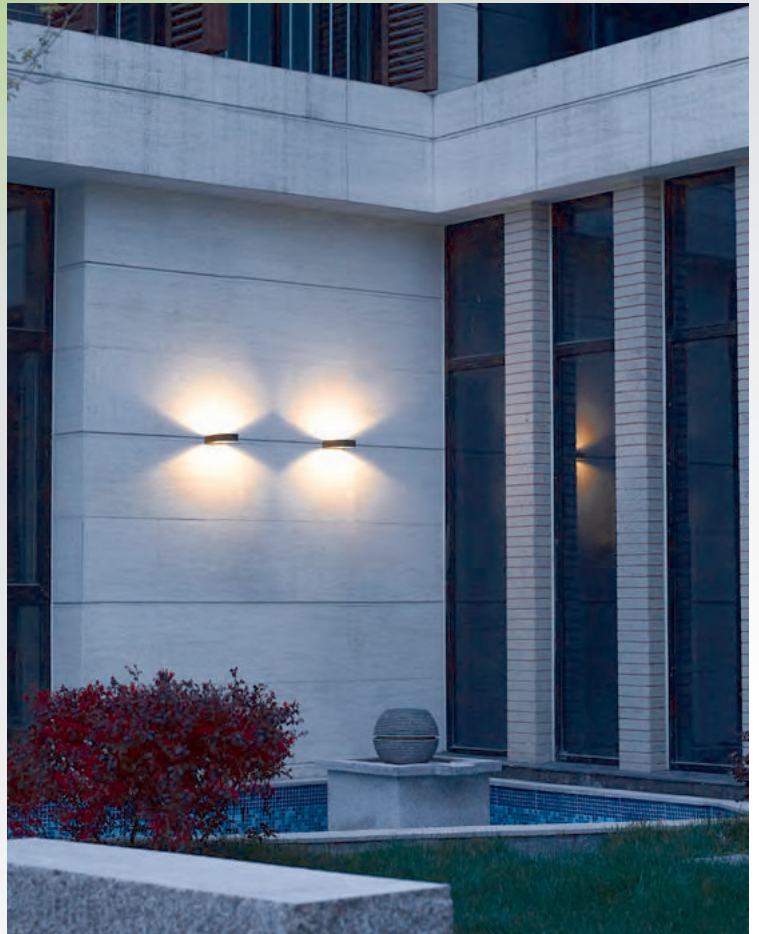

LH-2722

LH-2722

LH-2722 CANDELABRO SERIES

FEATURES

- MODERN DESIGN OPTOMIZING PERFORMANCE
- ALUMINUM BODY AND BRACKET
- POWDER COATED WITH PRETREATMENT FOR OUTDOOR USE
- FROST PC LENS
- SILICON RUBBER GASKET
- DEDICATED LED ENGINE

LH-2722

LH-2722

| CODE | LAMP | BEAM | CRI | RATED |
|---------|--------------|------|-----|-------|
| LH-2722 | LED 3000K 7W | 160D | >82 | IP 54 |

ALSO AVAILABLE WITH 4000,5000 CCT AT 80 CRI +