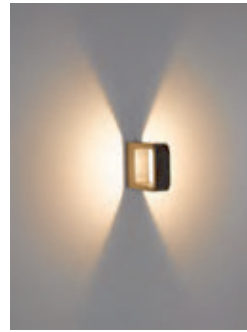

LH-2722

LH-2722

LH-2722 CANDELABRO SERIES

FEATURES

- MODERN DESIGN OPTOMIZING PERFORMANCE
- ALUMINUM BODY AND BRACKET
- POWDER COATED WITH PRETREATMENT FOR OUTDOOR USE
- FROST PC LENS
- SILICON RUBBER GASKET
- DEDICATED LED ENGINE

LH-2722

LH-2722

| CODE | LAMP | BEAM | CRI | RATED |
|---------|--------------|------|-----|-------|
| LH-2722 | LED 3000K 7W | 160D | >82 | IP 54 |

ALSO AVAILABLE WITH 4000,5000 CCT AT 80 CRI +