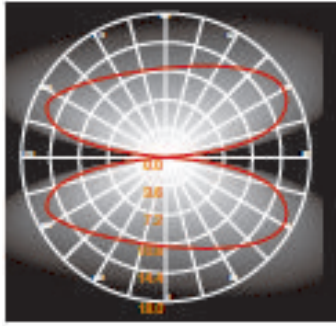

LH-2722

LH-2722

LH-2722 CANDELABRO SERIES

FEATURES

- MODERN DESIGN OPTOMIZING PERFORMANCE
- ALUMINUM BODY AND BRACKET
- POWDER COATED WITH PRETREATMENT FOR OUTDOOR USE
- FROST PC LENS
- SILICON RUBBER GASKET
- DEDICATED LED ENGINE

LH-2722

LH-2722

| CODE | LAMP | BEAM | CRI | RATED |
|---------|--------------|------|-----|-------|
| LH-2722 | LED 3000K 7W | 160D | >82 | IP 54 |

ALSO AVAILABLE WITH 4000,5000 CCT AT 80 CRI +