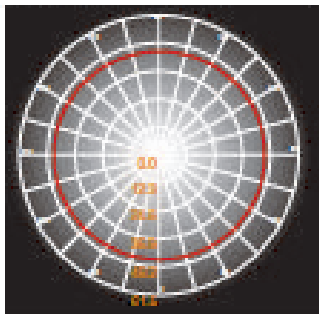

## LH-5731 CANDELABRO

### FEATURES

- BODY AND BRACKET IN DIE CAST ALUMINUM
- POWDER COATED WITH PRETREATMENT FOR OUTDOOR USE
- CLEAR GLASS
- SILICON RUBBER GASKET
- DEDICATED LED ENGINE

LH-5731

LH-5731

CODE	LAMP	BEAM	CRI	RATED
LH-5731	LED 3000K 10W	360D	>80	IP 54