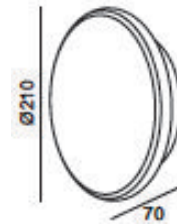

## LH-5731 CANDELABRO

### FEATURES

- BODY AND BRACKET IN DIE CAST ALUMINUM
- POWDER COATED WITH PRETREATMENT FOR OUTDOOR USE
- CLEAR GLASS
- SILICON RUBBER GASKET
- DEDICATED LED ENGINE

LH-5731

LH-5731

CODE	LAMP	BEAM	CRI	RATED
LH-5731	LED 3000K 10W	360D	>80	IP 54