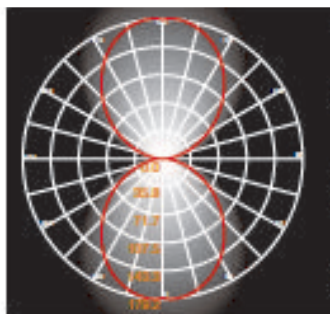

LH-1142

CODE	LAMP	BEAM	CRI	RATED
LH-1142	LED 3000K 7W	98D	>83	IP 54