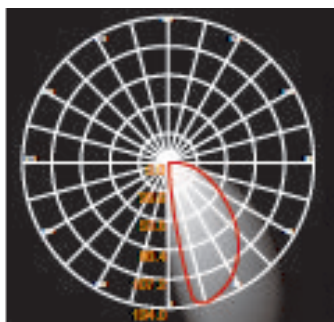

### FEATURES

- BODY AND BRACKET IN DIE CAST ALUMINUM
- POWDER COATED WITH PRETREATMENT FOR OUTDOOR USE
- FROST GLASS
- SILICON RUBBER GASKET
- DEDICATED LED ENGINE

LH-1201

LH-1202

LH-1201  
LH-1202

CODE	LAMP	BEAM	CRI	RATED
LH-1201/H1202	LED 3000K 7W	49D	>82	IP 54