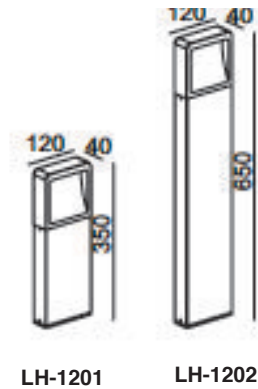

LH-1201

LH-1202

## LH-1200 VEREDA SERIES

### FEATURES

- BODY AND BRACKET IN DIE CAST ALUMINUM
- POWDER COATED WITH PRETREATMENT FOR OUTDOOR USE
- FROST GLASS
- SILICON RUBBER GASKET
- DEDICATED LED ENGINE

LH-1201

LH-1202

LH-1201  
LH-1202

CODE	LAMP	BEAM	CRI	RATED
LH-1201/H1202	LED 3000K 7W	49D	>82	IP 54