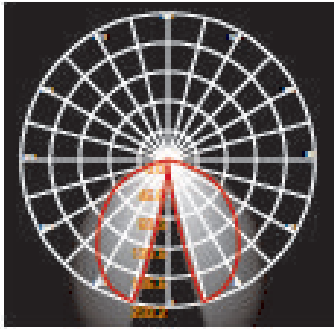

LH-1261-500
LH-1261-800