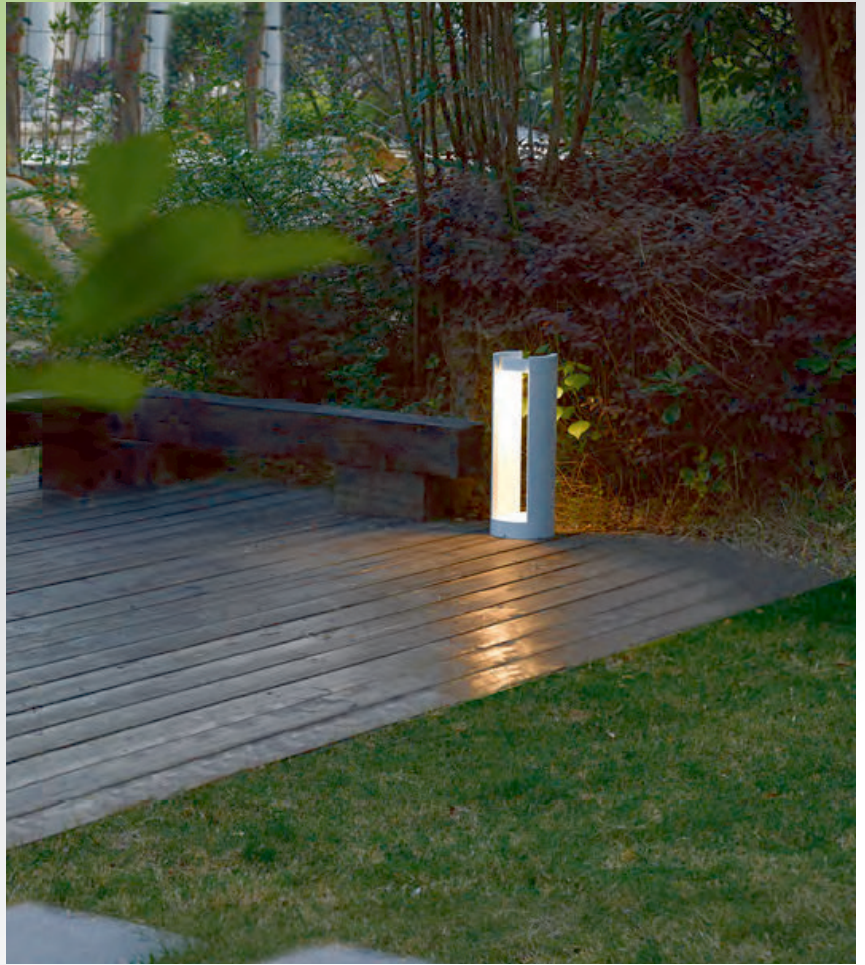

LH-1261-800

LH-1261-500

LH-1261 VEREDA SERIES

FEATURES

- BODY AND BRACKET IN DIE CAST ALUMINUM
- POWDER COATED WITH PRETREATMENT FOR OUTDOOR USE
- CLEAR GLASS
- SILICON RUBBER GASKET
- AC LED, WITHOUT DRIVER

LH-1261-500

LH-1261-800

LH-1261-500
LH-1261-800

CODE	LAMP	BEAM	CRI	RATED
LH-1261-500(800)	LED 3000K 15W	46D	>84	IP 65