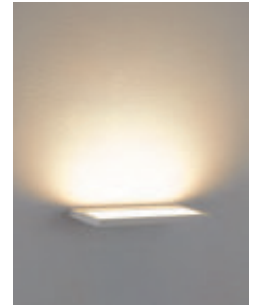

### FEATURES

- BODY AND BRACKET IN DIE CAST ALUMINUM
- POWDER COATED WITH PRETREATMENT FOR OUTDOOR USE
- CLEAR GLASS
- SILICON RUBBER GASKET
- AC LED, (NO DRIVER)

LH-1341

LH-1341

CODE	LAMP	BEAM	CRI	RATED
LH-1341	LED 3000K 15W	106D	>83	IP 54