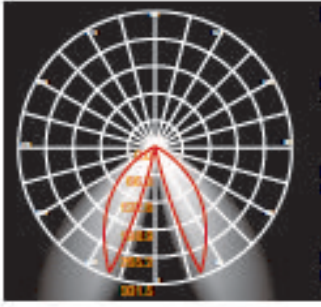

LH-1351

LH-1352

LH-1350 CANDELABRO SERIES

FEATURES

- BODY AND BRACKET IN DIE CAST ALUMINUM
- POWDER COATED WITH PRETREATMENT FOR OUTDOOR USE
- CLEAR PC
- SILICON RUBBER GASKET
- AC LED, WITHOUT DRIVER

LH-1351
LH-1352