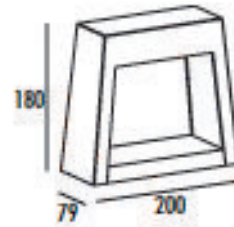

LH-1351

LH-1352

LH-1350 CANDELABRO SERIES

FEATURES

- BODY AND BRACKET IN DIE CAST ALUMINUM
- POWDER COATED WITH PRETREATMENT FOR OUTDOOR USE
- CLEAR PC
- SILICON RUBBER GASKET
- AC LED, WITHOUT DRIVER

LH-1351
LH-1352