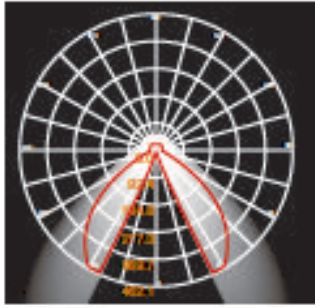

LH-1352

<u>CODE</u>	<u>LAMP</u>	<u>BEAM</u>	<u>CRI</u>	<u>RATEDL</u>
LH-1351	LED 3000K 18W	28D	>83	IP 65
LH-1352	LED 3000K 15W	31D	>82	IP 65