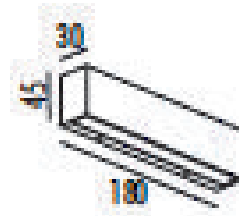

LH-1381

LH -1381 CAMINO SERIES**FEATURES**

- BODY AND BRACKET IN DIE CAST ALUMINUM
- POWDER COATED WITH PRETREATMENT FOR OUTDOOR USE
- FROST PC
- SILICON RUBBER GASKET
- AC LED, WITHOUT DRIVER

LH-1381

LH-1381