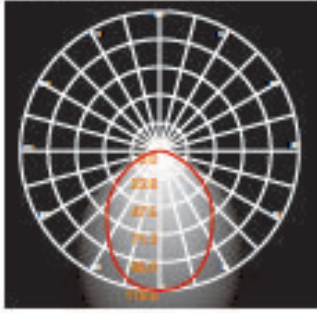

LH-1381

LH -1381 CAMINO SERIES**FEATURES**

- BODY AND BRACKET IN DIE CAST ALUMINUM
- POWDER COATED WITH PRETREATMENT FOR OUTDOOR USE
- FROST PC
- SILICON RUBBER GASKET
- AC LED, WITHOUT DRIVER

LH-1381

LH-1381