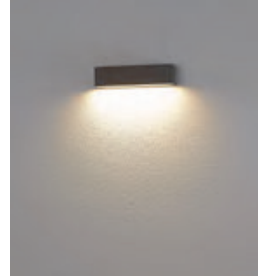

LH-1381

LH -1381 CAMINO SERIES**FEATURES**

- BODY AND BRACKET IN DIE CAST ALUMINUM
- POWDER COATED WITH PRETREATMENT FOR OUTDOOR USE
- FROST PC
- SILICON RUBBER GASKET
- AC LED, WITHOUT DRIVER

LH-1381

LH-1381

CODE	LAMP	BEAM	CRI	RATED
LH-1381	LED 3000K 7W	90D	>83	IP 65