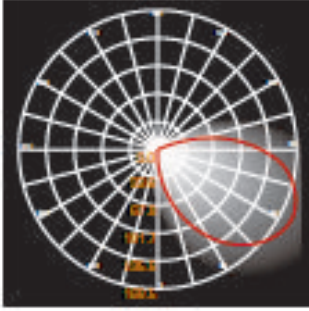

LH-1441

LH-1441

LH-1441 CAMINO SERIES

FEATURES

- BODY AND BRACKET IN DIE CAST ALUMINUM
- POWDER COATED WITH PRETREATMENT FOR OUTDOOR USE
- CLEAR PC
- SILICON RUBBER GASKET
- AC LED, WITHOUT DRIVER

LH-1441

LH-1441