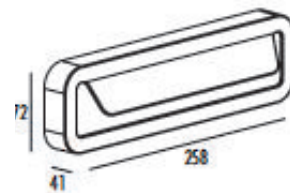

LH-1441

LH-1441

LH-1441 CAMINO SERIES

FEATURES

- BODY AND BRACKET IN DIE CAST ALUMINUM
- POWDER COATED WITH PRETREATMENT FOR OUTDOOR USE
- CLEAR PC
- SILICON RUBBER GASKET
- AC LED, WITHOUT DRIVER

LH-1441

LH-1441