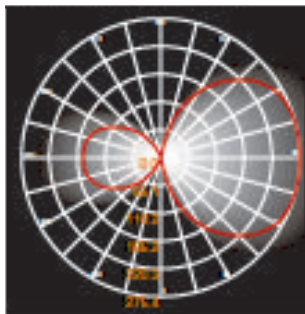

LH-1491-500
LH-1491-800