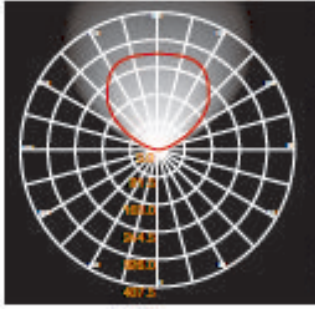

LH-1571

LH-1571 CANDELABRO SERIES

FEATURES

- BODY AND BRACKET IN DIE CAST ALUMINUM
- POWDER COATED WITH PRETREATMENT FOR OUTDOOR USE
- FROST GLASS
- SILICON RUBBER GASKET
- AC LED, (NO DRIVER)

LH-1571

LH-1571