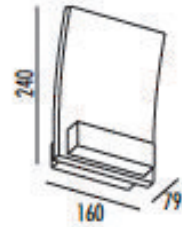

LH-1571

LH-1571 CANDELABRO SERIES

FEATURES

- BODY AND BRACKET IN DIE CAST ALUMINUM
- POWDER COATED WITH PRETREATMENT FOR OUTDOOR USE
- FROST GLASS
- SILICON RUBBER GASKET
- AC LED, (NO DRIVER)

LH-1571

LH-1571