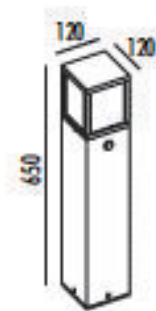

PIR SENSOR  
A: 120°  
D: ≤6M

LH-1733-650

LH-1734-650

## LH-1730 VEREDA SERIES

### FEATURES

- BODY AND BRACKET IN DIE CAST ALUMINUM
- POWDER COATED WITH PRETREATMENT FOR OUTDOOR USE
- CLEAR GLASS
- SILICON RUBBER GASKET
- E27 MAX 15 WATT (A60)

LH-1733-650  
LH-1734-650