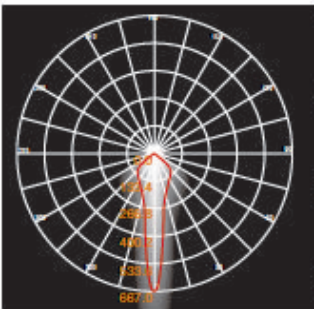

2007

2008

CODE	LAMP	BEAM	CRI	RATED
LH-2007	LED 3000K 7W	17D	>82	IP 54
LH-2008	LED 3000K 7W	19D	>82	IP 54