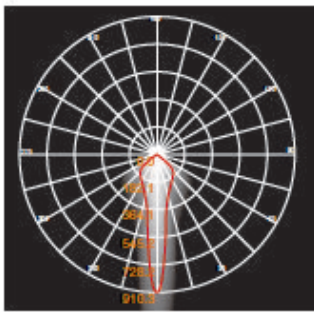

2007

2008

CODE	LAMP	BEAM	CRI	RATED
LH-2007	LED 3000K 7W	17D	>82	IP 54
LH-2008	LED 3000K 7W	19D	>82	IP 54