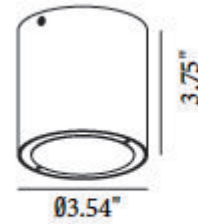

LH-2007

LH-2008

LH-2000 CANDELABRO SERIES

FEATURES

- DIE CAST ALUMINUM CONSTRUCTION
- POWDER COATED WITH PRETREATMENT FOR OUTDOOR USE
- CLEAR GLASS
- CEILING INTERIOR AND EXTERIOR USE
- DIMMABLE

LH-2007

LH-2008