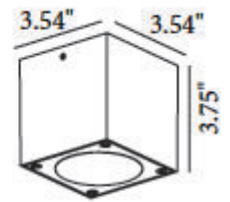

LH-2007

LH-2008

LH-2000 CANDELABRO SERIES

FEATURES

- DIE CAST ALUMINUM CONSTRUCTION
- POWDER COATED WITH PRETREATMENT FOR OUTDOOR USE
- CLEAR GLASS
- CEILING INTERIOR AND EXTERIOR USE
- DIMMABLE

LH-2007

LH-2008