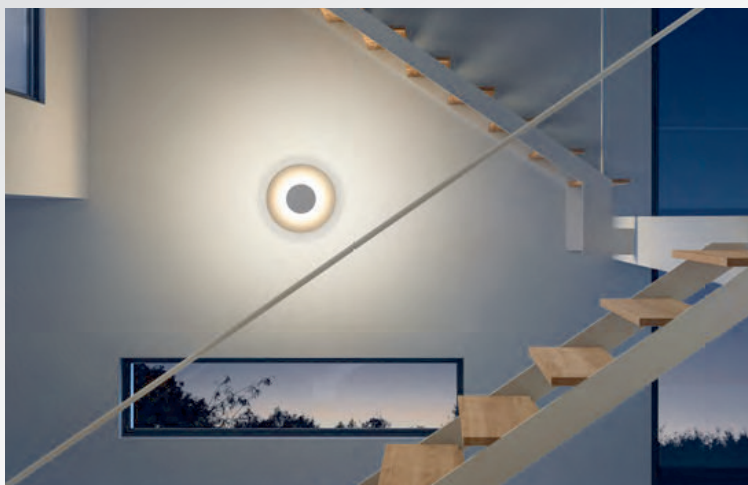

LH-2001 SUPERFICIE SERIES

FEATURES

- DIE CAST ALUMINUM CONSTRUCTION
- POWDER COATED WITH PRETREATMENT FOR OUTDOOR USE
- CLEAR GLASS
- ADA WALL AND CEILING INTERIOR AND EXTERIOR USE
- DIMMABLE