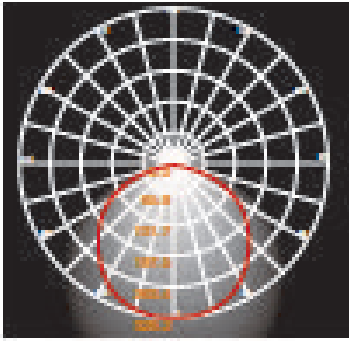

LH-2002 SUPERFICIE SERIES

FEATURES

- DIE CAST ALUMINUM CONSTRUCTION
- POWDER COATED WITH PRETREATMENT FOR OUTDOOR USE
- OPAQUE PC LENS
- ADA WALL AND CEILING INTERIOR AND EXTERIOR USE
- DIMMABLE

LH-2002

LH-2002