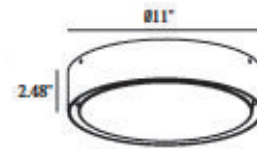

LH-2002 SUPERFICIE SERIES

FEATURES

- DIE CAST ALUMINUM CONSTRUCTION
- POWDER COATED WITH PRETREATMENT FOR OUTDOOR USE
- OPAQUE PC LENS
- ADA WALL AND CEILING INTERIOR AND EXTERIOR USE
- DIMMABLE

LH-2002

LH-2002