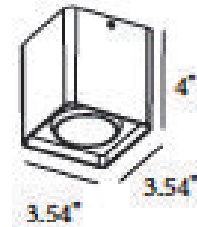

LH-2006

LH-2006 20° ADJUSTABLE

LH-2006 SUPERFICIE SERIES

FEATURES

- DIE CAST ALUMINUM CONSTRUCTION
- POWDER COATED WITH PRETREATMENT FOR OUTDOOR USE
- CLEAR GLASS
- CEILING INTERIOR AND EXTERIOR USE
- DIMMABLE