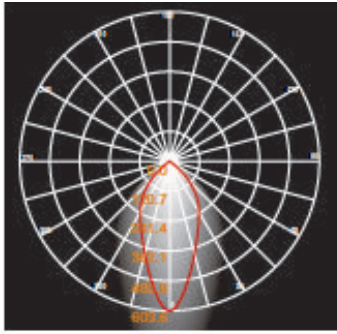

LH-2006

CODE	LAMP	BEAM	CRI	RATED
LH-2006	LED 3000K 9W	43D	>80	IP 54