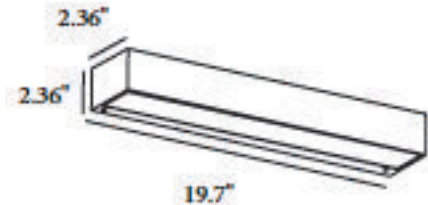

LH-2009
LH-2010

LH-2009/2010 CANDELABRO SERIES

FEATURES

- DIE CAST ALUMINUM CONSTRUCTION
- POWDER COATED WITH PRETREATMENT FOR OUTDOOR USE
- CLEAR GLASS
- 2 x 4 HORIZONTAL BOX REQUIRED
- DIMMABLE

LH-2009
LH-2010