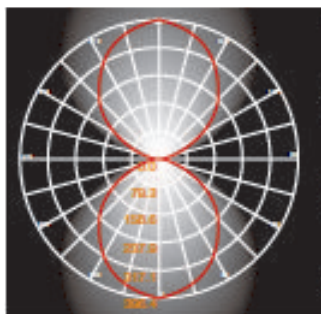

LH-2009
LH-2010

LH-2009/2010 CANDELABRO SERIES

FEATURES

- DIE CAST ALUMINUM CONSTRUCTION
- POWDER COATED WITH PRETREATMENT FOR OUTDOOR USE
- CLEAR GLASS
- 2 x 4 HORIZONTAL BOX REQUIRED
- DIMMABLE

LH-2009
LH-2010