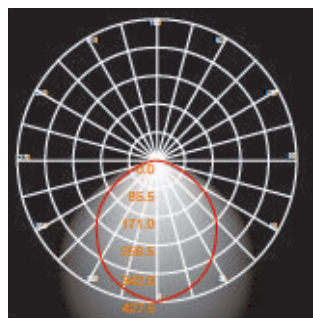

LH-2009
LH-2010

LH-2009/2010 CANDELABRO SERIES

FEATURES

- DIE CAST ALUMINUM CONSTRUCTION
- POWDER COATED WITH PRETREATMENT FOR OUTDOOR USE
- CLEAR GLASS
- 2 x 4 HORIZONTAL BOX REQUIRED
- DIMMABLE

LH-2009
LH-2010

LH-2009

LH-2010

CODE	LAMP	BEAM	CRI	RATED
LH-2009	LED 3000K 36W	107D	>84	IP 65
LH-2010	LED 3000K 18W	107D	>84	IP 65