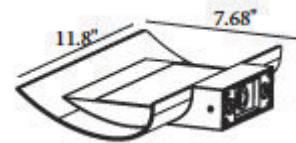

### FEATURES

- DIE CAST ALUMINUM CONSTRUCTION
- POWDER COATED WITH PRETREATMENT FOR OUTDOOR USE
- FROSTED GLASS LENS
- STEALTH INSTALLATION KIT REQUIRED
- DIMMABLE

LH-2013  
LH-2014

LH-2013

LH-2014

<b>CODE</b>	<b>LAMP</b>	<b>BEAM</b>	<b>CRI</b>	<b>RATED</b>
LH-2013	LED 3000K 15W	98D	>82	IP 54
LH-2014	LED 3000K 24W	101D	>82	IP 54