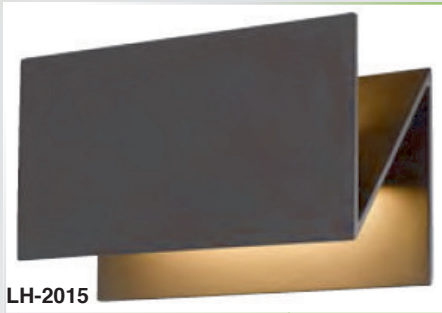

LH-2015 CANDELABRO SERIES

LH-2015

LH-2015

LH-2015 CANDELABRO SERIES

FEATURES

- DIE CAST ALUMINUM CONSTRUCTION
- POWDER COATED WITH PRETREATMENT FOR OUTDOOR USE
- CLEAR GLASS LENS
- 2X4 HORIZONTAL BOX REQUIRED
- DIMMABLE

LH-2015

LH-2015

CODE	LAMP	BEAM	CRI	RATED
LH-2015	LED 3000K 15W	101D	>83	IP 54