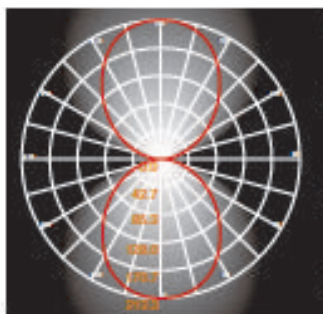

LH-2015

CODE	LAMP	BEAM	CRI	RATED
LH-2015	LED 3000K 15W	101D	>83	IP 54