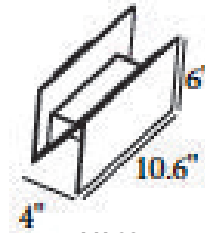

LH-2015 CANDELABRO SERIES

LH-2015

LH-2015

LH-2015 CANDELABRO SERIES

FEATURES

- DIE CAST ALUMINUM CONSTRUCTION
- POWDER COATED WITH PRETREATMENT FOR OUTDOOR USE
- CLEAR GLASS LENS
- 2X4 HORIZONTAL BOX REQUIRED
- DIMMABLE