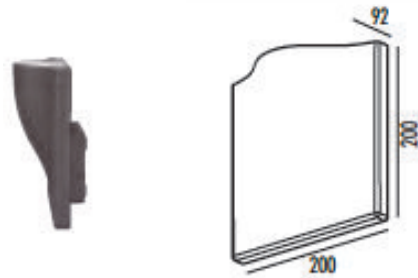

### FEATURES

- BODY AND BRACKET IN DIE CAST ALUMINUM
- POWDER COATED WITH PRETREATMENT FOR OUTDOOR USE
- FROST GLASS LENS
- SILICON RUBBER GASKET
- DEDICATED LED ENGINE

LH-2016

LH-2016

<b>CODE</b>	<b>LAMP</b>	<b>BEAM</b>	<b>CRI</b>	<b>RATED</b>
LH-2016	LED 3000K 15W	97D	>82	IP 54