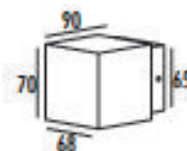

LH-2210 CANDELABRO SERIES

FEATURES

- CONTEMPORARY DESIGN OPTIMIZES PERFORMANCE
- ALUMINUM BODY AND BRACKET
- POWDER COATED WITH PRETREATMENT FOR OUTDOOR USE
- CLEAR GLASS
- SILICON RUBBER GASKET
- DEDICATED LED ENGINE

LH-2224