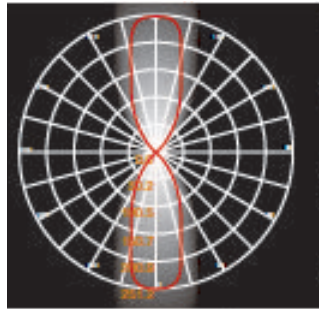

LH-2214

LH-2223

LH-2224

LH-2213

LH-2223

CODE	LAMP	BEAM	CRI	RATED
LH-2213	LED 3000K 8W	44D	>83	IP 54
LH-2214	LED 3000K 4W	36D	>82	IP 54
LH-2223	LED 3000K 8W	44D	>83	IP 54
LH-2224	LED 3000K 4W	38D	>81	IP 54

ALSO AVAILABLE IN 4000,5000 CCT 80+ CRI