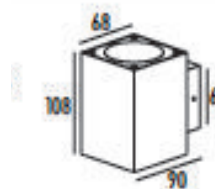

LH-2210 CANDELABRO SERIES

FEATURES

- CONTEMPORARY DESIGN OPTIMIZES PERFORMANCE
- ALUMINUM BODY AND BRACKET
- POWDER COATED WITH PRETREATMENT FOR OUTDOOR USE
- CLEAR GLASS
- SILICON RUBBER GASKET
- DEDICATED LED ENGINE

LH-2223