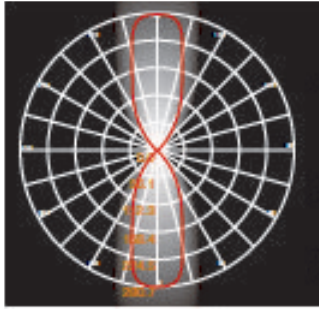

CODE	LAMP	BEAM	CRI	RATED
LH-2213	LED 3000K 8W	44D	>83	IP 54
LH-2214	LED 3000K 4W	36D	>82	IP 54
LH-2223	LED 3000K 8W	44D	>83	IP 54
LH-2224	LED 3000K 4W	38D	>81	IP 54

ALSO AVAILABLE IN 4000,5000 CCT 80+ CRI