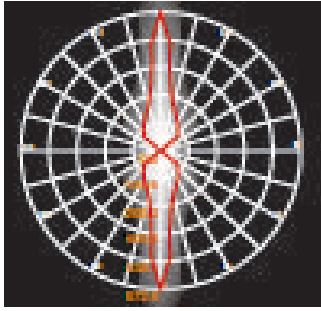

LH-2233

CODE	LAMP		BEAM	CRI	RATED
LH-2233	LED 3000K 8W	18D	>81	IP 54	
LH-2234	LED 3000K 7W	18D	>81	IP 54	
LH-2383	LED 3000K 8W	21D	>82	IP 54	
LH-2384	LED 3000K 7W	21D	>82	IP 54