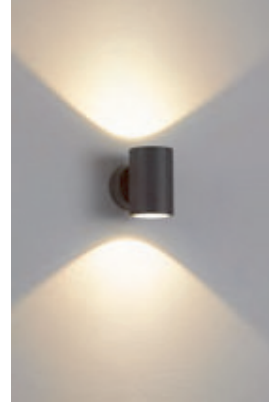

LH-2230/2380 CANDELABRO SERIES

LH-2233-COB

LH-2234-COB

LH-2383-COB

LH-2384-COB

LH-2230/2380 CANDELABRO SERIES

FEATURES

- BODY AND BRACKET IN DIE CAST ALUMINUM
- POWDER COATED WITH PRETREATMENT FOR OUTDOOR USE
- CLEAR GLASS
- SILICON RUBBER GASKET
- LED DRIVER CERTIFIED BY INTERTEK

LH-2233-COB

LH-2234-COB

LH-2383-COB

LH-2384-COB

LH-2233

LH-2383

CODE	LAMP		BEAM	CRI	RATED
LH-2233	LED 3000K 8W	18D	>81	IP 54	
LH-2234	LED 3000K 7W	18D	>81	IP 54	
LH-2383	LED 3000K 8W	21D	>82	IP 54	
LH-2384	LED 3000K 7W	21D	>82	IP 54	