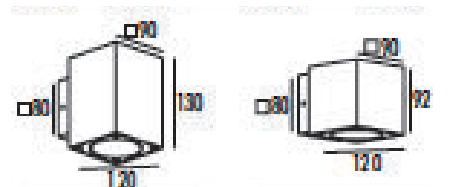

LH-2233-COB

LH-2234-COB

LH-2383-COB

LH-2384-COB