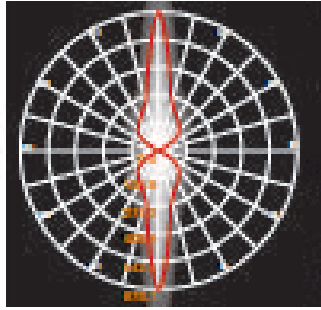

LH-2230/2380 CANDELABRO SERIES

LH-2233-COB

LH-2234-COB

LH-2383-COB

LH-2384-COB

LH-2230/2380 CANDELABRO SERIES

FEATURES

- BODY AND BRACKET IN DIE CAST ALUMINUM
- POWDER COATED WITH PRETREATMENT FOR OUTDOOR USE
- CLEAR GLASS
- SILICON RUBBER GASKET
- LED DRIVER CERTIFIED BY INTERTEK

LH-2233-COB

LH-2234-COB

LH-2383-COB

LH-2384-COB

LH-2233

LH-2383

CODE	LAMP		BEAM	CRI	RATED
LH-2233	LED 3000K 8W	18D	>81	IP 54	
LH-2234	LED 3000K 7W	18D	>81	IP 54	
LH-2383	LED 3000K 8W	21D	>82	IP 54	
LH-2384	LED 3000K 7W	21D	>82	IP 54	