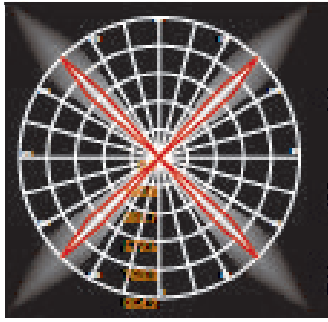

LH-2441

LH-2442

LH-2440 PISO SERIES

FEATURES

- BODY AND BRACKET IN DIE CAST ALUMINUM
- POWDER COATED WITH PRETREATMENT FOR OUTDOOR USE
- CLEAR GLASS
- SILICON RUBBER GASKET
- DEDICATED LED ENGINE

LH-2441

LH-2442