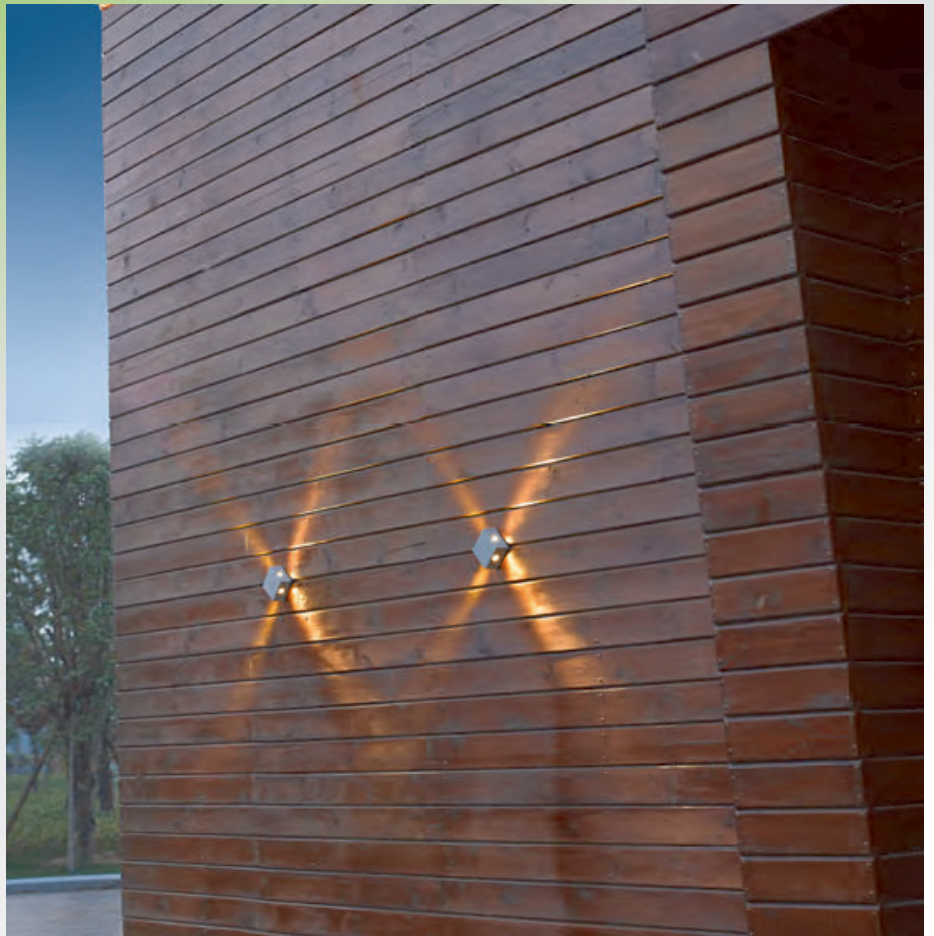

LH-2441

LH-2442

LH-2440 PISO SERIES

FEATURES

- BODY AND BRACKET IN DIE CAST ALUMINUM
- POWDER COATED WITH PRETREATMENT FOR OUTDOOR USE
- CLEAR GLASS
- SILICON RUBBER GASKET
- DEDICATED LED ENGINE

LH-2441

LH-2442