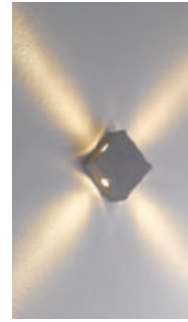

LH-2441

<u>CODE</u>	<u>LAMP</u>	<u>BEAM</u>	<u>CRI</u>	<u>RATED</u>
LH-2441/2442	LED 3000K 4W	11D	>80	IP 54