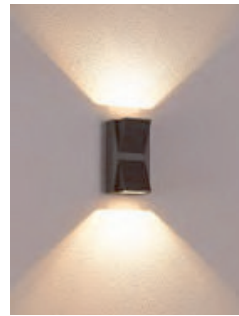

### FEATURES

- BODY AND BRACKET IN DIE CAST ALUMINUM
- POWDER COATED WITH PRETREATMENT FOR OUTDOOR USE
- CLEAR GLASS
- SILICON RUBBER GASKET
- DEDICATED LED ENGINE

LH-2473

LH-2474

LH-2473

LH-2474

<b>CODE</b>	<b>LAMP</b>	<b>BEAM</b>	<b>CRI</b>	<b>RATED</b>
LH-2473	LED 3000K 3W	86D	>82	IP 54
LH-2474	LED 3000K 3W	87D	>82	IP 54