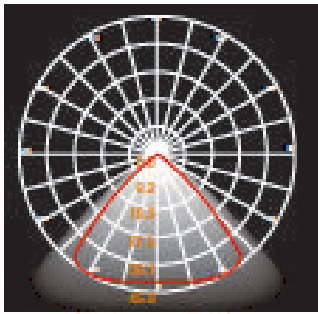

### FEATURES

- BODY AND BRACKET IN DIE CAST ALUMINUM
- POWDER COATED WITH PRETREATMENT FOR OUTDOOR USE
- CLEAR GLASS
- SILICON RUBBER GASKET
- DEDICATED LED ENGINE

LH-2473

LH-2474

LH-2473

LH-2474

<b>CODE</b>	<b>LAMP</b>	<b>BEAM</b>	<b>CRI</b>	<b>RATED</b>
LH-2473	LED 3000K 3W	86D	>82	IP 54
LH-2474	LED 3000K 3W	87D	>82	IP 54