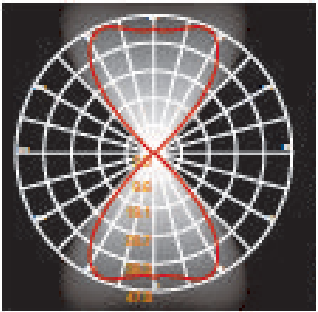

### FEATURES

- BODY AND BRACKET IN DIE CAST ALUMINUM
- POWDER COATED WITH PRETREATMENT FOR OUTDOOR USE
- CLEAR GLASS
- SILICON RUBBER GASKET
- DEDICATED LED ENGINE

LH-2473

LH-2474

LH-2473

LH-2474

<b>CODE</b>	<b>LAMP</b>	<b>BEAM</b>	<b>CRI</b>	<b>RATED</b>
LH-2473	LED 3000K 3W	86D	>82	IP 54
LH-2474	LED 3000K 3W	87D	>82	IP 54