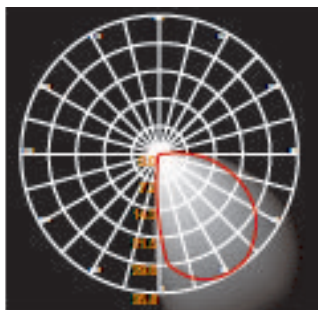

LH-2491A
LH-2493A-650

CODE	LAMP	BEAM	CRI	RATED
LH-2491A/2493A-650	LED 3000K 9W	79D	>79	IP 54