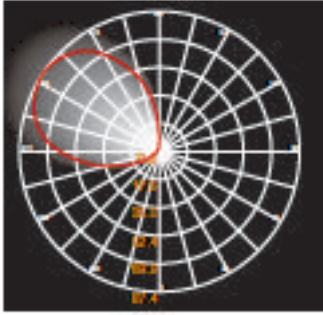

LH-2492

LH-2492 CANDELABRO SERIES

FEATURES

- BODY AND BRACKET IN DIE CAST ALUMINUM
- POWDER COATED WITH PRETREATMENT FOR OUTDOOR USE
- FROST PC
- SILICON RUBBER GASKET
- DEDICATED LED ENGINE

LH-2492

LH-2492