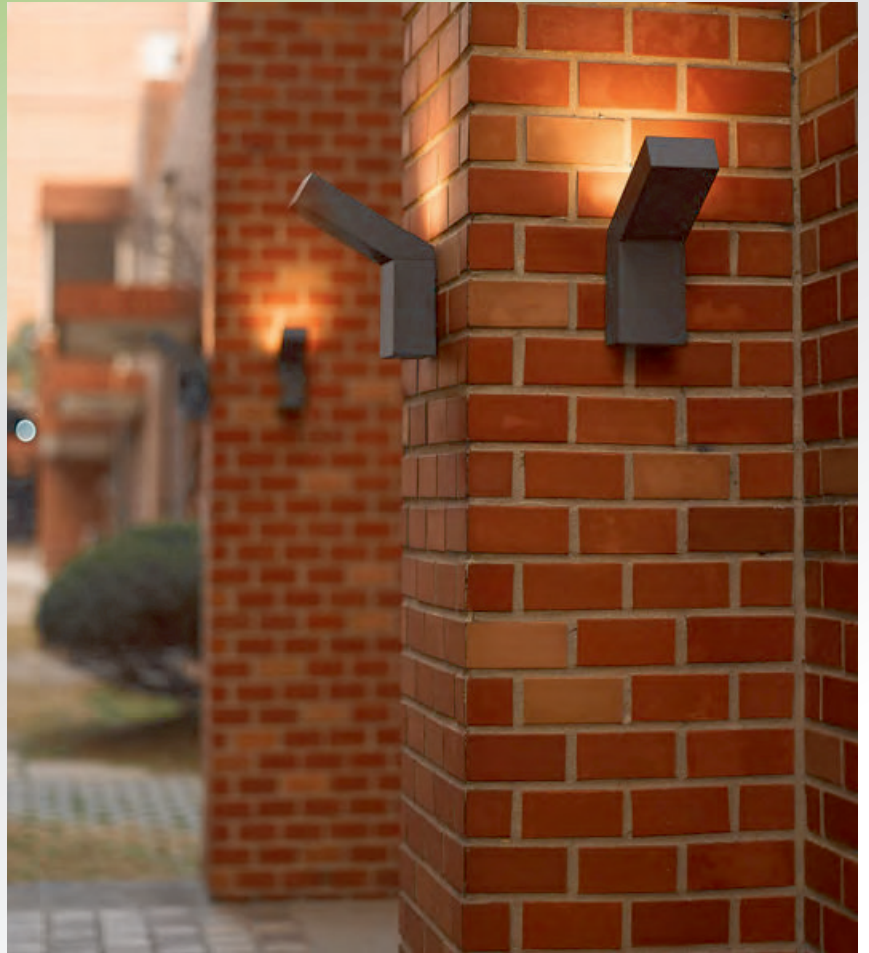

LH-2492

LH-2492 CANDELABRO SERIES

FEATURES

- BODY AND BRACKET IN DIE CAST ALUMINUM
- POWDER COATED WITH PRETREATMENT FOR OUTDOOR USE
- FROST PC
- SILICON RUBBER GASKET
- DEDICATED LED ENGINE

LH-2492

LH-2492

<u>CODE</u>	<u>LAMP</u>	<u>BEAM</u>	<u>CRI</u>	<u>RATED</u>
LH-2492	LED 3000K 9W	88D	>80	IP 54