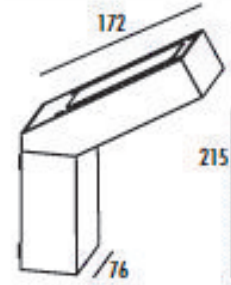

LH-2492

LH-2492 CANDELABRO SERIES

FEATURES

- BODY AND BRACKET IN DIE CAST ALUMINUM
- POWDER COATED WITH PRETREATMENT FOR OUTDOOR USE
- FROST PC
- SILICON RUBBER GASKET
- DEDICATED LED ENGINE

LH-2492

LH-2492