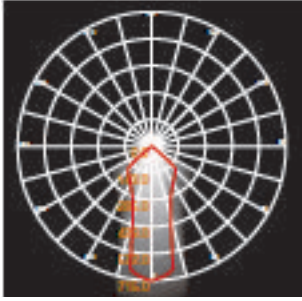

LH-2506COB-750
LH-2507COB-750

LH-2503A-750

LH-2500 VEREDA SERIES

FEATURES

- BODY AND BRACKET IN DIE CAST ALUMINUM
- POWDER COATED WITH PRETREATMENT FOR OUTDOOR USE
- CLEAR GLASS
- SILICON RUBBER GASKET
- DEDICATED LED ENGINE

LH-2503A-750
LH-2506COB-750
LH-2507COB-750

LH-2506-750

LH-2507-750

CODE	LAMP	BEAM	CRI	RATED	
LH-2506 -750	LED 3000K 7W	25D	>81	IP 54	
LH-2507 -750	LED 3000K 7W	25D	>82	IP 54	