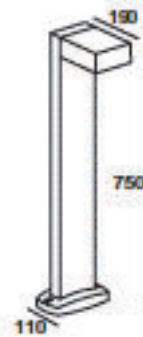

LH-2506COB-750
LH-2507COB-750

LH-2503A-750

LH-2500 VEREDA SERIES

FEATURES

- BODY AND BRACKET IN DIE CAST ALUMINUM
- POWDER COATED WITH PRETREATMENT FOR OUTDOOR USE
- CLEAR GLASS
- SILICON RUBBER GASKET
- DEDICATED LED ENGINE

LH-2503A-750
LH-2506COB-750
LH-2507COB-750

LH-2506-750

LH-2507-750

CODE	LAMP	BEAM	CRI	RATED	
LH-2506 -750	LED 3000K 7W	25D	>81	IP 54	
LH-2507 -750	LED 3000K 7W	25D	>82	IP 54	