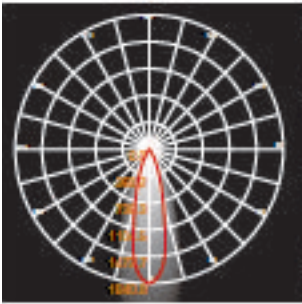

LH-2507-750

CODE	LAMP	BEAM	CRI	RATED	
LH-2506 -750	LED 3000K 7W	25D	>81	IP 54	
LH-2507 -750	LED 3000K 7W	25D	>82	IP 54