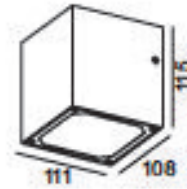

LH-2540

LH-2541

LH-2540 CANDELABRO SERIES

FEATURES

- BODY AND BRACKET IN DIE CAST ALUMINUM
- POWDER COATED WITH PRETREATMENT FOR OUTDOOR USE
- CLEAR GLASS
- SILICON RUBBER GASKET
- DEDICATED LED ENGINE

LH-2540
LH-2541