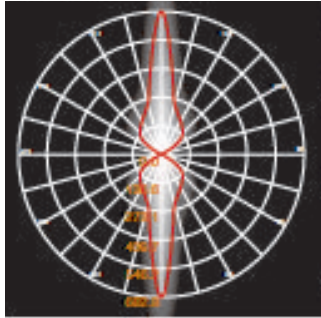

LH-2540

LH-2541

LH-2540 CANDELABRO SERIES

FEATURES

- BODY AND BRACKET IN DIE CAST ALUMINUM
- POWDER COATED WITH PRETREATMENT FOR OUTDOOR USE
- CLEAR GLASS
- SILICON RUBBER GASKET
- DEDICATED LED ENGINE

LH-2540
LH-2541