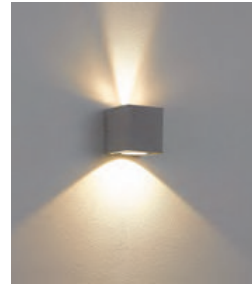

LH-2540

LH-2541

LH-2540 CANDELABRO SERIES

FEATURES

- BODY AND BRACKET IN DIE CAST ALUMINUM
- POWDER COATED WITH PRETREATMENT FOR OUTDOOR USE
- CLEAR GLASS
- SILICON RUBBER GASKET
- DEDICATED LED ENGINE

LH-2540
LH-2541

LH-2540
LH-2541

CODE	LAMP	BEAM	CRI	RATED	
LH-2540-COB	LED 3000K 7W	20D	>84	IP 54	
LH-2541-COB	LED 3000K 7W	21D	>83	IP 54	

SPARE REFLECTOR,
FIXED OR UNFIXED
REFLECTOR CAN HAVE
DIFFERENT LIGHT EFFECT