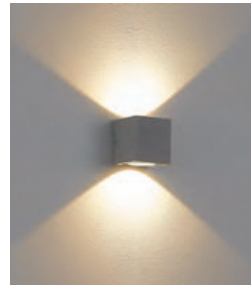

LH-2540

LH-2541

LH-2540 CANDELABRO SERIES

FEATURES

- BODY AND BRACKET IN DIE CAST ALUMINUM
- POWDER COATED WITH PRETREATMENT FOR OUTDOOR USE
- CLEAR GLASS
- SILICON RUBBER GASKET
- DEDICATED LED ENGINE

LH-2540
LH-2541

LH-2540
LH-2541

CODE	LAMP	BEAM	CRI	RATED	
LH-2540-COB	LED 3000K 7W	20D	>84	IP 54	
LH-2541-COB	LED 3000K 7W	21D	>83	IP 54	

SPARE REFLECTOR,
FIXED OR UNFIXED
REFLECTOR CAN HAVE
DIFFERENT LIGHT EFFECT