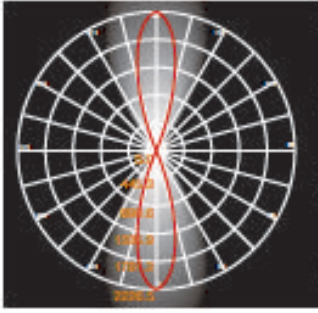

LH-2541 CANDELABRO SERIES

FEATURES

- BODY AND BRACKET IN DIE CAST ALUMINUM
- POWDER COATED WITH PRETREATMENT FOR OUTDOOR USE
- CLEAR GLASS
- SILICON RUBBER GASKET
- LED DRIVER CERTIFIED BY INTERTEK

LH-2541