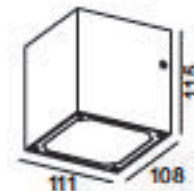

LH-2541 CANDELABRO SERIES

FEATURES

- BODY AND BRACKET IN DIE CAST ALUMINUM
- POWDER COATED WITH PRETREATMENT FOR OUTDOOR USE
- CLEAR GLASS
- SILICON RUBBER GASKET
- LED DRIVER CERTIFIED BY INTERTEK

LH-2541