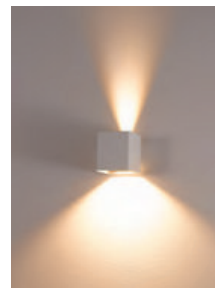

### FEATURES

- BODY AND BRACKET IN DIE CAST ALUMINUM
- POWDER COATED WITH PRETREATMENT FOR OUTDOOR USE
- CLEAR GLASS
- SILICON RUBBER GASKET
- DEDICATED LED ENGINE

LH-2542

LH-2542

CODE	LAMP	BEAM	CRI	RATED
LH-2542	LED 3000K 5W	104D	>82	IP 54