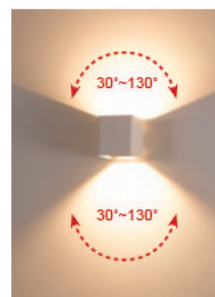

### FEATURES

- BODY AND BRACKET IN DIE CAST ALUMINUM
- POWDER COATED WITH PRETREATMENT FOR OUTDOOR USE
- CLEAR GLASS
- SILICON RUBBER GASKET
- DEDICATED LED ENGINE

LH-2542

LH-2542

CODE	LAMP	BEAM	CRI	RATED
LH-2542	LED 3000K 5W	104D	>82	IP 54