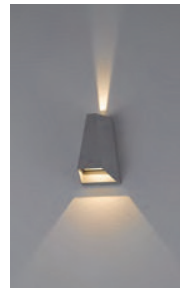

### FEATURES

- BODY AND BRACKET IN DIE CAST ALUMINUM
- POWDER COATED WITH PRETREATMENT FOR OUTDOOR USE
- CLEAR GLASS
- SILICON RUBBER GASKET
- DEDICATED LED ENGINE

LH-2553

LH-2553

<u>CODE</u>	<u>LAMP</u>	<u>BEAM</u>	<u>CRI</u>	<u>RATED</u>
LH-2553	LED 3000K 4W	15/75D	>80	IP 54