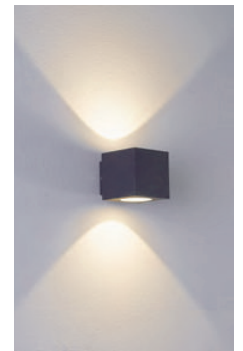

LH-2613 CANDELABRO SERIES

FEATURES

- BODY AND BRACKET IN DIE CAST ALUMINUM
- POWDER COATED WITH PRETREATMENT FOR OUTDOOR USE
- CLEAR GLASS
- SILICON RUBBER GASKET
- REFLECTOR INCLUDED
- DEDICATED LED ENGINE

LH-2613

LH-2613

CODE	LAMP	BEAM	CRI	RATED
LH-2 613	LED 3000K 4W	22/90D	>78	IP 54

SPARE REFLECTOR,
FIXED OR UNFIXED
REFLECTOR CAN HAVE
DIFFERENT LIGHT EFFECT