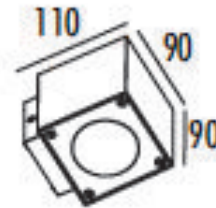

LH-2613 CANDELABRO SERIES

FEATURES

- BODY AND BRACKET IN DIE CAST ALUMINUM
- POWDER COATED WITH PRETREATMENT FOR OUTDOOR USE
- CLEAR GLASS
- SILICON RUBBER GASKET
- REFLECTOR INCLUDED
- DEDICATED LED ENGINE