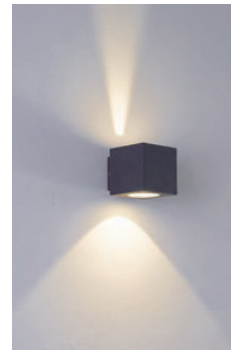

LH-2613 CANDELABRO SERIES

FEATURES

- BODY AND BRACKET IN DIE CAST ALUMINUM
- POWDER COATED WITH PRETREATMENT FOR OUTDOOR USE
- CLEAR GLASS
- SILICON RUBBER GASKET
- REFLECTOR INCLUDED
- DEDICATED LED ENGINE

LH-2613

LH-2613

CODE	LAMP	BEAM	CRI	RATED
LH-2 613	LED 3000K 4W	22/90D	>78	IP 54

SPARE REFLECTOR,
FIXED OR UNFIXED
REFLECTOR CAN HAVE
DIFFERENT LIGHT EFFECT