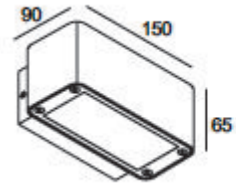

LH-2631 CANDELABRO SERIES

FEATURES

- BODY AND BRACKET IN DIE CAST ALUMINUM
- POWDER COATED WITH PRETREATMENT FOR OUTDOOR USE
- CLEAR GLASS
- SILICON RUBBER GASKET
- DEDICATED LED ENGINE

LH-2631

LH-2631

CODE	LAMP	BEAM	CRI	RATED
LH-2631	LED 3000K 3W	102D	>80	IP 54