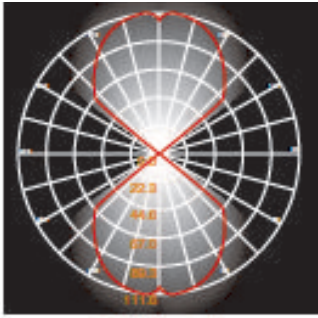

LH-2631 CANDELABRO SERIES

FEATURES

- BODY AND BRACKET IN DIE CAST ALUMINUM
- POWDER COATED WITH PRETREATMENT FOR OUTDOOR USE
- CLEAR GLASS
- SILICON RUBBER GASKET
- DEDICATED LED ENGINE

LH-2631

LH-2631

CODE	LAMP	BEAM	CRI	RATED
LH-2631	LED 3000K 3W	102D	>80	IP 54