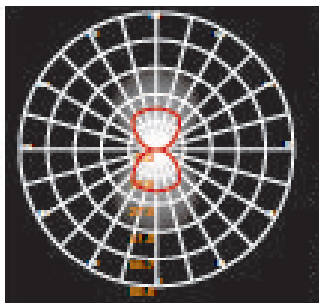

LH-2661 CANDELABRO SERIES

FEATURES

- BODY AND BRACKET IN DIE CAST ALUMINUM
- POWDER COATED WITH PRETREATMENT FOR OUTDOOR USE
- CLEAR PC
- SILICON RUBBER GASKET
- DEDICATED LED ENGINE

LH-2661

LH-2661

<u>CODE</u>	<u>LAMP</u>	<u>BEAM</u>	<u>CRI</u>	<u>RATED</u>
LH-2661	LED 3000K 7W	120D	>83	IP 54