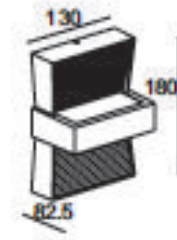

LH-2661 CANDELABRO SERIES

FEATURES

- BODY AND BRACKET IN DIE CAST ALUMINUM
- POWDER COATED WITH PRETREATMENT FOR OUTDOOR USE
- CLEAR PC
- SILICON RUBBER GASKET
- DEDICATED LED ENGINE

LH-2661

LH-2661

<u>CODE</u>	<u>LAMP</u>	<u>BEAM</u>	<u>CRI</u>	<u>RATED</u>
LH-2661	LED 3000K 7W	120D	>83	IP 54