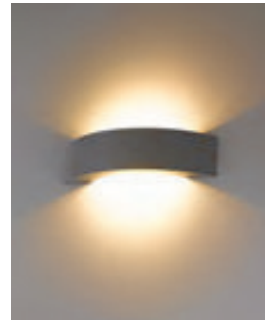

LH-2671 CANDELABRO SERIES

FEATURES

- BODY AND BRACKET IN DIE CAST ALUMINUM
- POWDER COATED WITH PRETREATMENT FOR OUTDOOR USE
- CLEAR GLASS
- SILICON RUBBER GASKET
- AC LED, (NO DRIVER)

LH-2671

LH-2671

CODE	LAMP	BEAM	CRI	RATED
LH-2671	LED 3000K 3W	100D	>85	IP 54