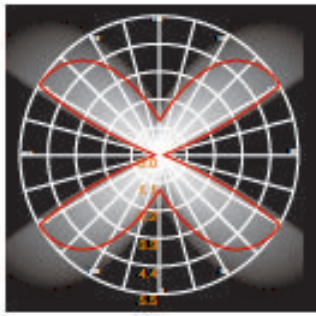

LH-2671 CANDELABRO SERIES

FEATURES

- BODY AND BRACKET IN DIE CAST ALUMINUM
- POWDER COATED WITH PRETREATMENT FOR OUTDOOR USE
- CLEAR GLASS
- SILICON RUBBER GASKET
- AC LED, (NO DRIVER)

LH-2671

LH-2671

CODE	LAMP	BEAM	CRI	RATED
LH-2671	LED 3000K 3W	100D	>85	IP 54