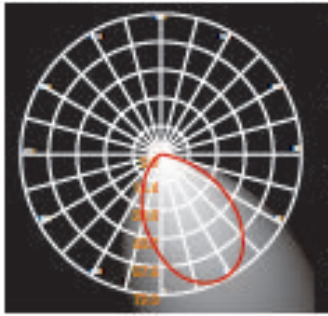

LH-2701

LH -2701 CAMINO SERIES

FEATURES

- BODY AND BRACKET IN DIE CAST ALUMINUM
- POWDER COATED WITH PRETREATMENT FOR OUTDOOR USE
- FROST PC
- SILICON RUBBER GASKET
- DEDICATED LED ENGINE

LH-2701

LH-2701

CODE	LAMP	BEAM	CRI	RATED
LH-2701	LED 3000K 4W	74D	>81	IP 54