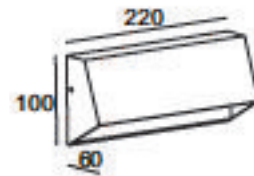

LH-2701

LH -2701 CAMINO SERIES

FEATURES

- BODY AND BRACKET IN DIE CAST ALUMINUM
- POWDER COATED WITH PRETREATMENT FOR OUTDOOR USE
- FROST PC
- SILICON RUBBER GASKET
- DEDICATED LED ENGINE

LH-2701

LH-2701

CODE	LAMP	BEAM	CRI	RATED
LH-2701	LED 3000K 4W	74D	>81	IP 54