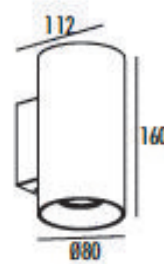

LH-2841/2851 CANDELABRO SERIES

FEATURES

- BODY AND BRACKET IN DIE CAST ALUMINUM
- BRUSHED ANODIZED FOR OUTDOOR USE
- CLEAR GLASS
- SILICON RUBBER GASKET
- AC LED, WITHOUT DRIVER

LH-2841

LH-2851

LH-2841
LH-2851