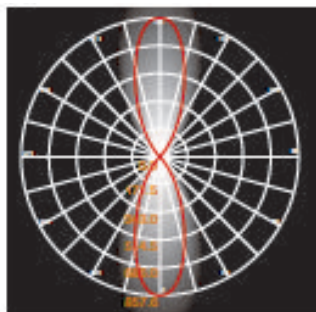

LH-2841/2851 CANDELABRO SERIES

FEATURES

- BODY AND BRACKET IN DIE CAST ALUMINUM
- BRUSHED ANODIZED FOR OUTDOOR USE
- CLEAR GLASS
- SILICON RUBBER GASKET
- AC LED, WITHOUT DRIVER

LH-2841

LH-2851

LH-2841
LH-2851