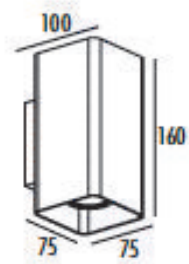

LH-2841/2851 CANDELABRO SERIES

FEATURES

- BODY AND BRACKET IN DIE CAST ALUMINUM
- BRUSHED ANODIZED FOR OUTDOOR USE
- CLEAR GLASS
- SILICON RUBBER GASKET
- AC LED, WITHOUT DRIVER

LH-2841

LH-2851

LH-2841
LH-2851