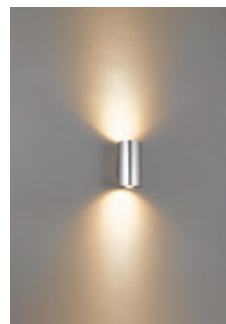

LH-2841/2851 CANDELABRO SERIES

FEATURES

- BODY AND BRACKET IN DIE CAST ALUMINUM
- BRUSHED ANODIZED FOR OUTDOOR USE
- CLEAR GLASS
- SILICON RUBBER GASKET
- AC LED, WITHOUT DRIVER

LH-2841

LH-2851

LH-2841
LH-2851