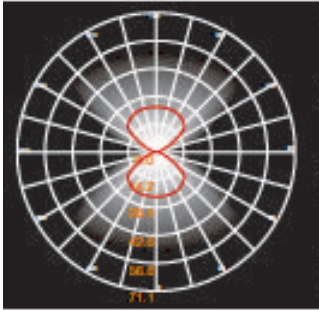

LH-2890 CANDELABRO SERIES

FEATURES

- BODY AND BRACKET IN DIE CAST ALUMINUM
- POWDER COATED WITH PRETREATMENT FOR OUTDOOR USE
- CLEAR PC
- SILICON RUBBER GASKET
- AC LED, (NO DRIVER)

LH-2891

LH-2892

LH-2891