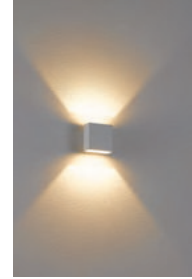

LH-2890 CANDELABRO SERIES

FEATURES

- BODY AND BRACKET IN DIE CAST ALUMINUM
- POWDER COATED WITH PRETREATMENT FOR OUTDOOR USE
- CLEAR PC
- SILICON RUBBER GASKET
- AC LED, (NO DRIVER)

LH-2891

LH-2892

LH-2891