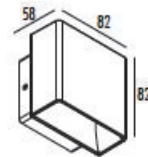

LH-2890 CANDELABRO SERIES

FEATURES

- BODY AND BRACKET IN DIE CAST ALUMINUM
- POWDER COATED WITH PRETREATMENT FOR OUTDOOR USE
- CLEAR PC
- SILICON RUBBER GASKET
- AC LED, (NO DRIVER)

LH-2891

LH-2892

LH-2891