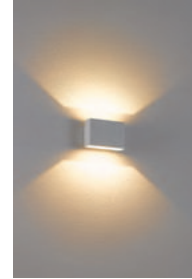

CODE	LAMP	BEAM	CRI	RATED
LH-2891	LED 3000K 5W	96D	>85	IP 54
LH-2892	LED 3000K 5W	107D	>85	IP 54