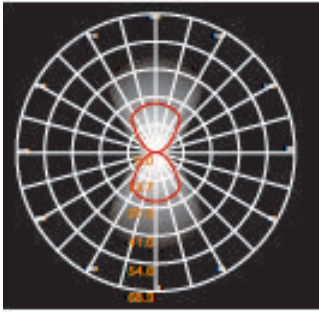

LH-2890 CANDELABRO SERIES

FEATURES

- BODY AND BRACKET IN DIE CAST ALUMINUM
- POWDER COATED WITH PRETREATMENT FOR OUTDOOR USE
- CLEAR PC
- SILICON RUBBER GASKET
- AC LED, (NO DRIVER)

LH-2891

LH-2892

LH-2891

LH-2892

CODE	LAMP	BEAM	CRI	RATED
LH-2891	LED 3000K 5W	96D	>85	IP 54
LH-2892	LED 3000K 5W	107D	>85	IP 54