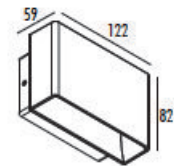

LH-2890 CANDELABRO SERIES

FEATURES

- BODY AND BRACKET IN DIE CAST ALUMINUM
- POWDER COATED WITH PRETREATMENT FOR OUTDOOR USE
- CLEAR PC
- SILICON RUBBER GASKET
- AC LED, (NO DRIVER)

LH-2891

LH-2892

LH-2891