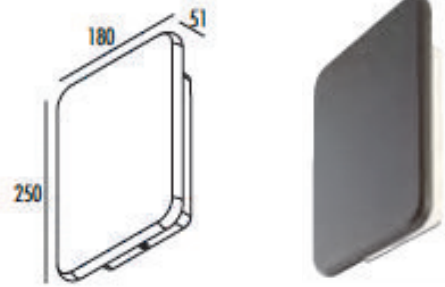

LH-5811

LH-5811 CANDELABRO SERIES

FEATURES

- BODY AND BRACKET IN DIE CAST ALUMINUM
- POWDER COATED WITH PRETREATMENT FOR OUTDOOR USE
- FROST GLASS LENS
- SILICON RUBBER GASKET
- DEDICATED LED ENGINE

LH-5811