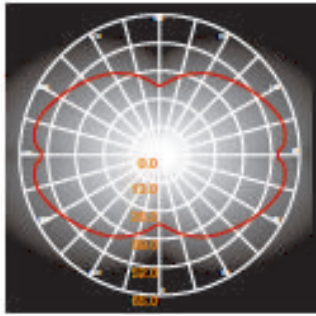

LH-5811

LH-5811 CANDELABRO SERIES

FEATURES

- BODY AND BRACKET IN DIE CAST ALUMINUM
- POWDER COATED WITH PRETREATMENT FOR OUTDOOR USE
- FROST GLASS LENS
- SILICON RUBBER GASKET
- DEDICATED LED ENGINE

LH-5811