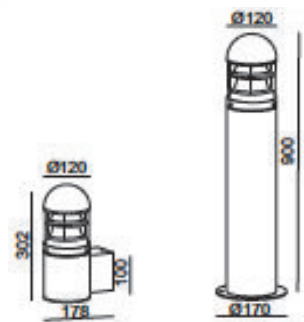

LH-8403-900

LH-8401

LH-8400 VEREDA SERIES

FEATURES

- BODY AND BRACKET IN DIE CAST ALUMINUM
- POWDER COATED WITH PRETREATMENT FOR OUTDOOR USE
- CLEAR PC
- SILICON RUBBER GASKET
- REFLECTOR MADE OF OXIDIZED ALUMINUM
- E27 MAX 20 WATT

LH-8401

LH-8403-900