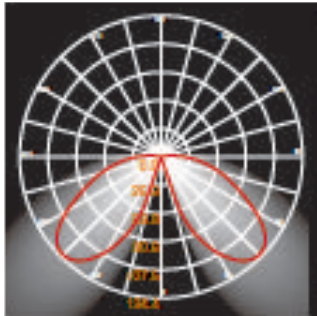

LH-8405COB
LH-8406COB

CODE	LAMP	BEAM	CRI	RATED
LH-8402COB, LH-8404COB	LED 3000K 15W	52D	>82	IP 54
LH-8405COB, LH-8406COB	LED 3000K 15W	52D	>80	IP 54