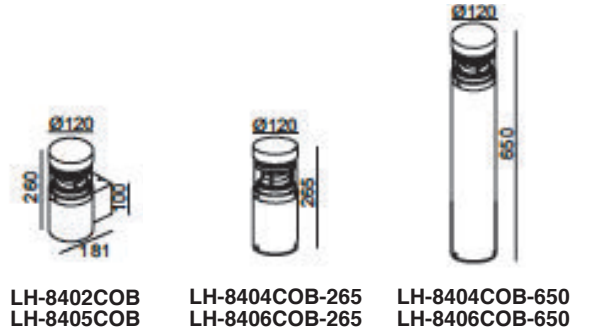

LH-8404COB-650
LH-8406COB-650

LH-8404COB-265
LH-8406COB-265

LH-8402COB
LH-8405COB

LH-8400 VEREDA SERIES

FEATURES

- BODY AND BRACKET IN DIE CAST ALUMINUM
- POWDER COATED WITH PRETREATMENT FOR OUTDOOR USE
- CLEAR PC
- SILICON RUBBER GASKET
- REFLECTOR MADE OF OXIDIZED ALUMINUM
- 8402-COB, 8404-COB: DEDICATED LED ENGINE
- 8405-COB, 8406-COB: AC COB, WITHOUT DRIVER

LH-8402COB
LH-8404COB

LH-8405COB
LH-8406COB

CODE	LAMP	BEAM	CRI	RATED
LH-8402COB, LH-8404COB	LED 3000K 15W	52D	>82	IP 54
LH-8405COB, LH-8406COB	LED 3000K 15W	52D	>80	IP 54