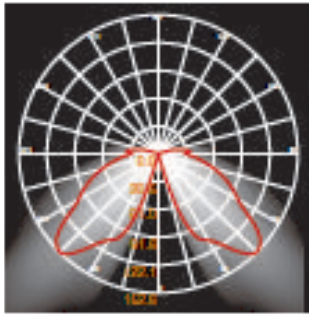

LH-8404COB-650
LH-8406COB-650

LH-8404COB-265
LH-8406COB-265

LH-8402COB
LH-8405COB

LH-8400 VEREDA SERIES

FEATURES

- BODY AND BRACKET IN DIE CAST ALUMINUM
- POWDER COATED WITH PRETREATMENT FOR OUTDOOR USE
- CLEAR PC
- SILICON RUBBER GASKET
- REFLECTOR MADE OF OXIDIZED ALUMINUM
- 8402-COB, 8404-COB: DEDICATED LED ENGINE
- 8405-COB, 8406-COB: AC COB, WITHOUT DRIVER