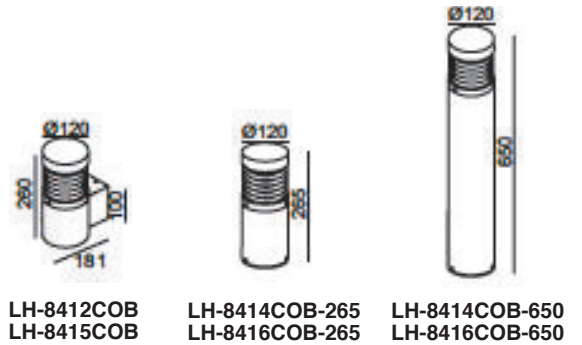

LH-8414COB-650  
LH-8416COB-650

LH-8414COB-265  
LH-8416COB-265

LH-8412COB  
LH-8415COB

## LH-8410 VEREDA SERIES

### FEATURES

- BODY AND BRACKET IN DIE CAST ALUMINUM
- POWDER COATED WITH PRETREATMENT FOR OUTDOOR USE
- CLEAR PC
- SILICON RUBBER GASKET
- REFLECTOR MADE OF OXIDIZED ALUMINUM
- 8402-COB, 8404-COB: DEDICATED LED ENGINE
- 8405-COB, 8406-COB: AC COB, WITHOUT DRIVER