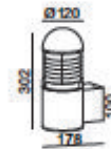

LH-8413-900

LH-8411

### FEATURES

- BODY AND BRACKET IN DIE CAST ALUMINUM
- POWDER COATED WITH PRETREATMENT FOR OUTDOOR USE
- CLEAR PC
- SILICON RUBBER GASKET
- REFLECTOR MADE OF STAINLESS STEEL
- E27 MAX 20 WATT

LH-8411

LH-8413-900