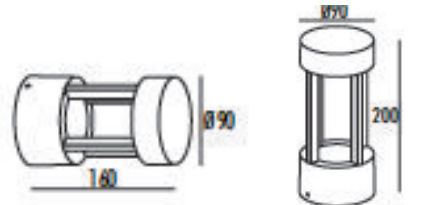

LH-8441

LH-8443-200

LH-8440 VEREDA SERIES

FEATURES

- BODY AND BRACKET IN DIE CAST ALUMINUM
- BRUSHED ANODIZED FOR OUTDOOR USE
- CLEAR GLASS
- SILICON RUBBER GASKET
- DEDICATED LED ENGINE

LH-8441

LH-8443-200