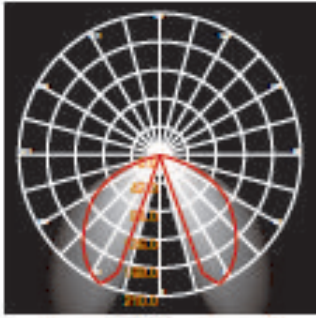

LH-8441

LH-8443-200

LH-8440 VEREDA SERIES

FEATURES

- BODY AND BRACKET IN DIE CAST ALUMINUM
- BRUSHED ANODIZED FOR OUTDOOR USE
- CLEAR GLASS
- SILICON RUBBER GASKET
- DEDICATED LED ENGINE

LH-8441

LH-8443-200