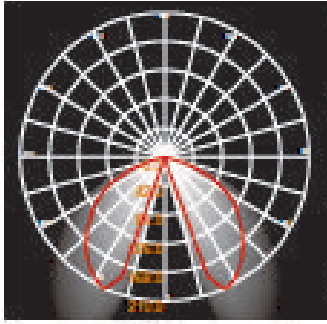

LH-8443-650

LH-8443 VEREDA SERIES

FEATURES

- BODY AND BRACKET IN DIE CAST ALUMINUM
- POWDER COATED WITH PRETREATMENT FOR OUTDOOR USE
- CONVEX GLASS
- SILICON RUBBER GASKET
- DEDICATED LED ENGINE

LH-8443-650