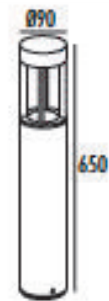

LH-8443-650

LH-8443 VEREDA SERIES

FEATURES

- BODY AND BRACKET IN DIE CAST ALUMINUM
- POWDER COATED WITH PRETREATMENT FOR OUTDOOR USE
- CONVEX GLASS
- SILICON RUBBER GASKET
- DEDICATED LED ENGINE

LH-8443-650

LH-8443-650

<u>CODE</u>	<u>LAMP</u>	<u>BEAM</u>	<u>CRI</u>	<u>RATED</u>
LH-8443-650	LED 3000K 7W	41D	>82	IP 54