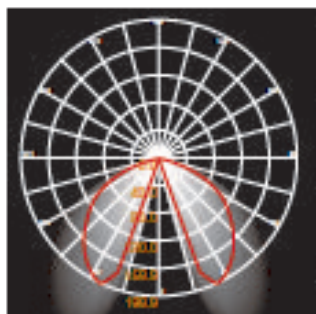

LH-8451
LH-8453-200