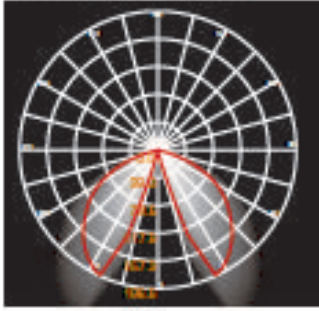

LH-8456-600