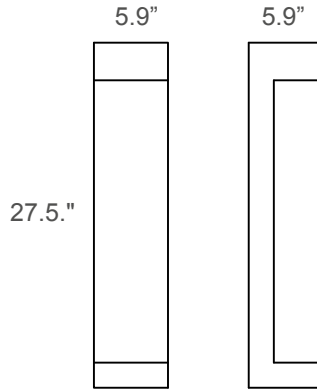

DESIGN OPTIONS

MODEL	FINISH	MOUNTING	VOLTAGE		LIGHT SOURCE
BL-2041-12	GREY	EXTERIOR-CONCRETE	120-277		1 X LED 7W 700m LED
BL-2041-28	GREY	EXTERIOR- CONCRETE	120-277		1 X LED / 10W - 1000LM LED